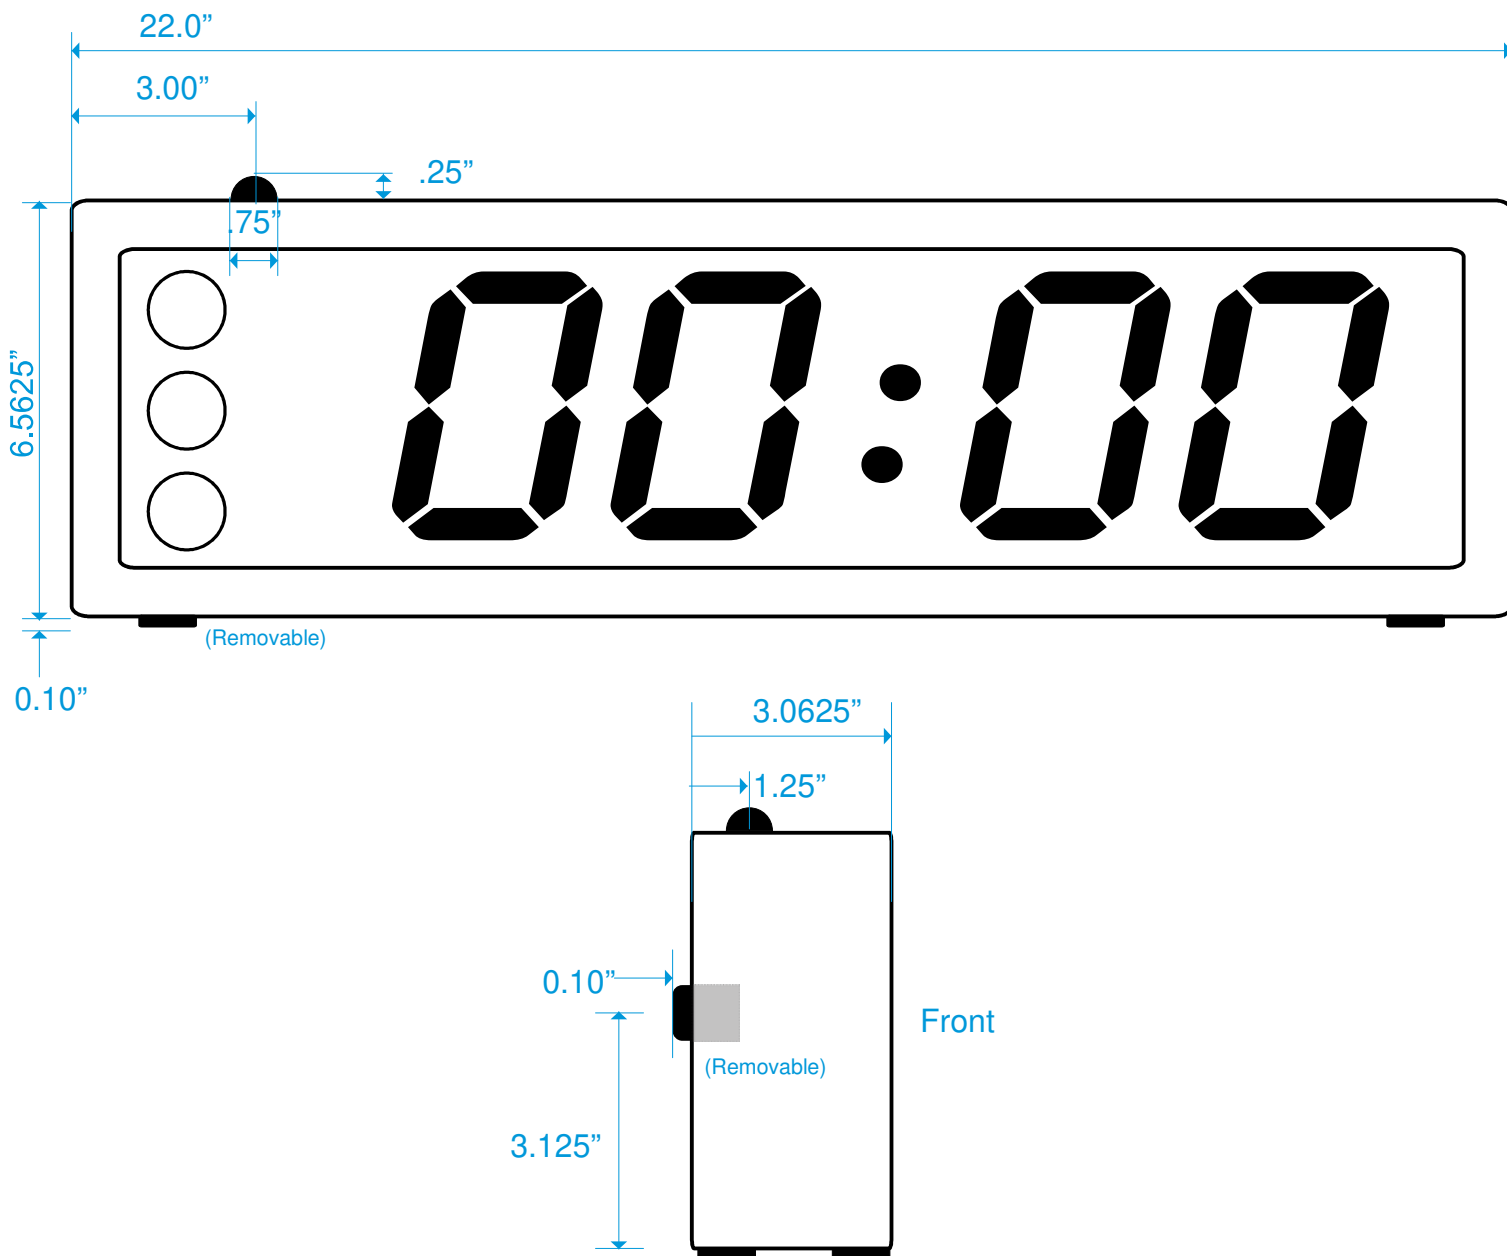

# Audience Signal Light

# Audience Signal Light ASL4-ND3

with Bluetooth Antenna (ASL4-ND3BT)

**Note:**

The recessed plate has a vertical clearance of 5.0" This may not allow some 100mm VEASA hardware to fit flush with the plate