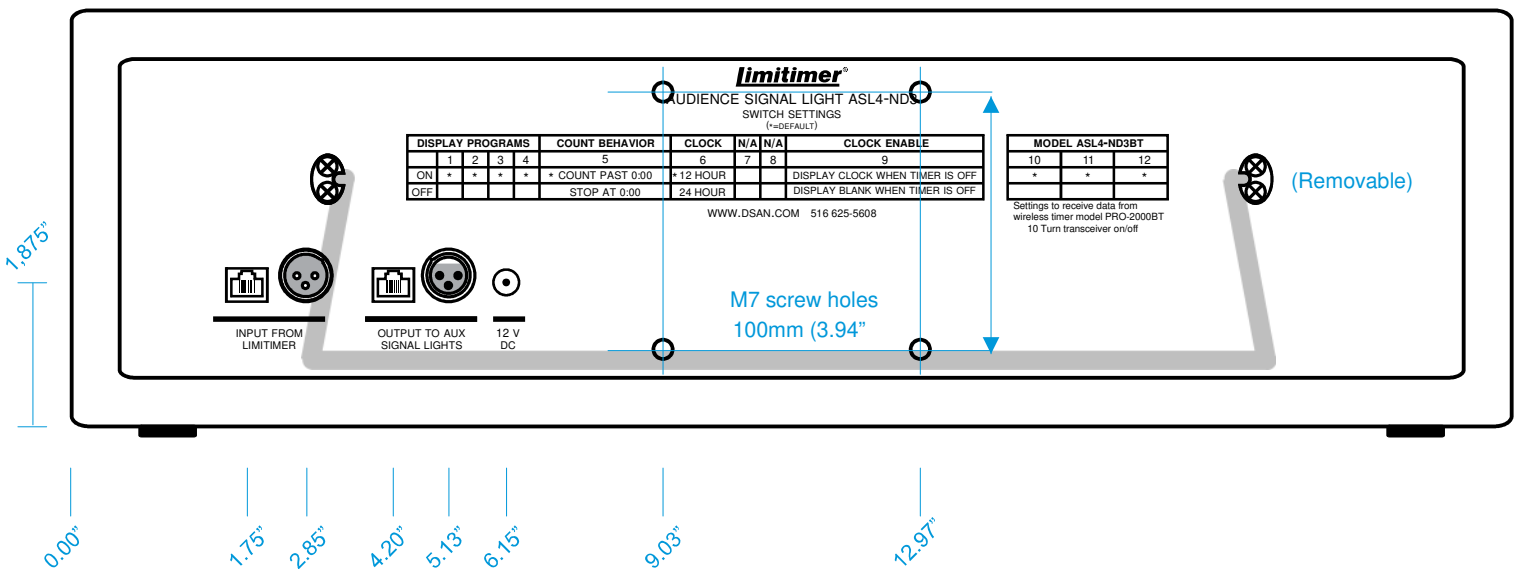

## ASL4-ND3

with Bluetooth Antenna (ASL4-ND3BT)

# Audience Signal Light ASL4-ND3

with Bluetooth Antenna (ASL4-ND3BT)

**Note:**

The recessed plate has a vertical clearance of 5.0" This may not allow some 100mm VEASA hardware to fit flush with the plate