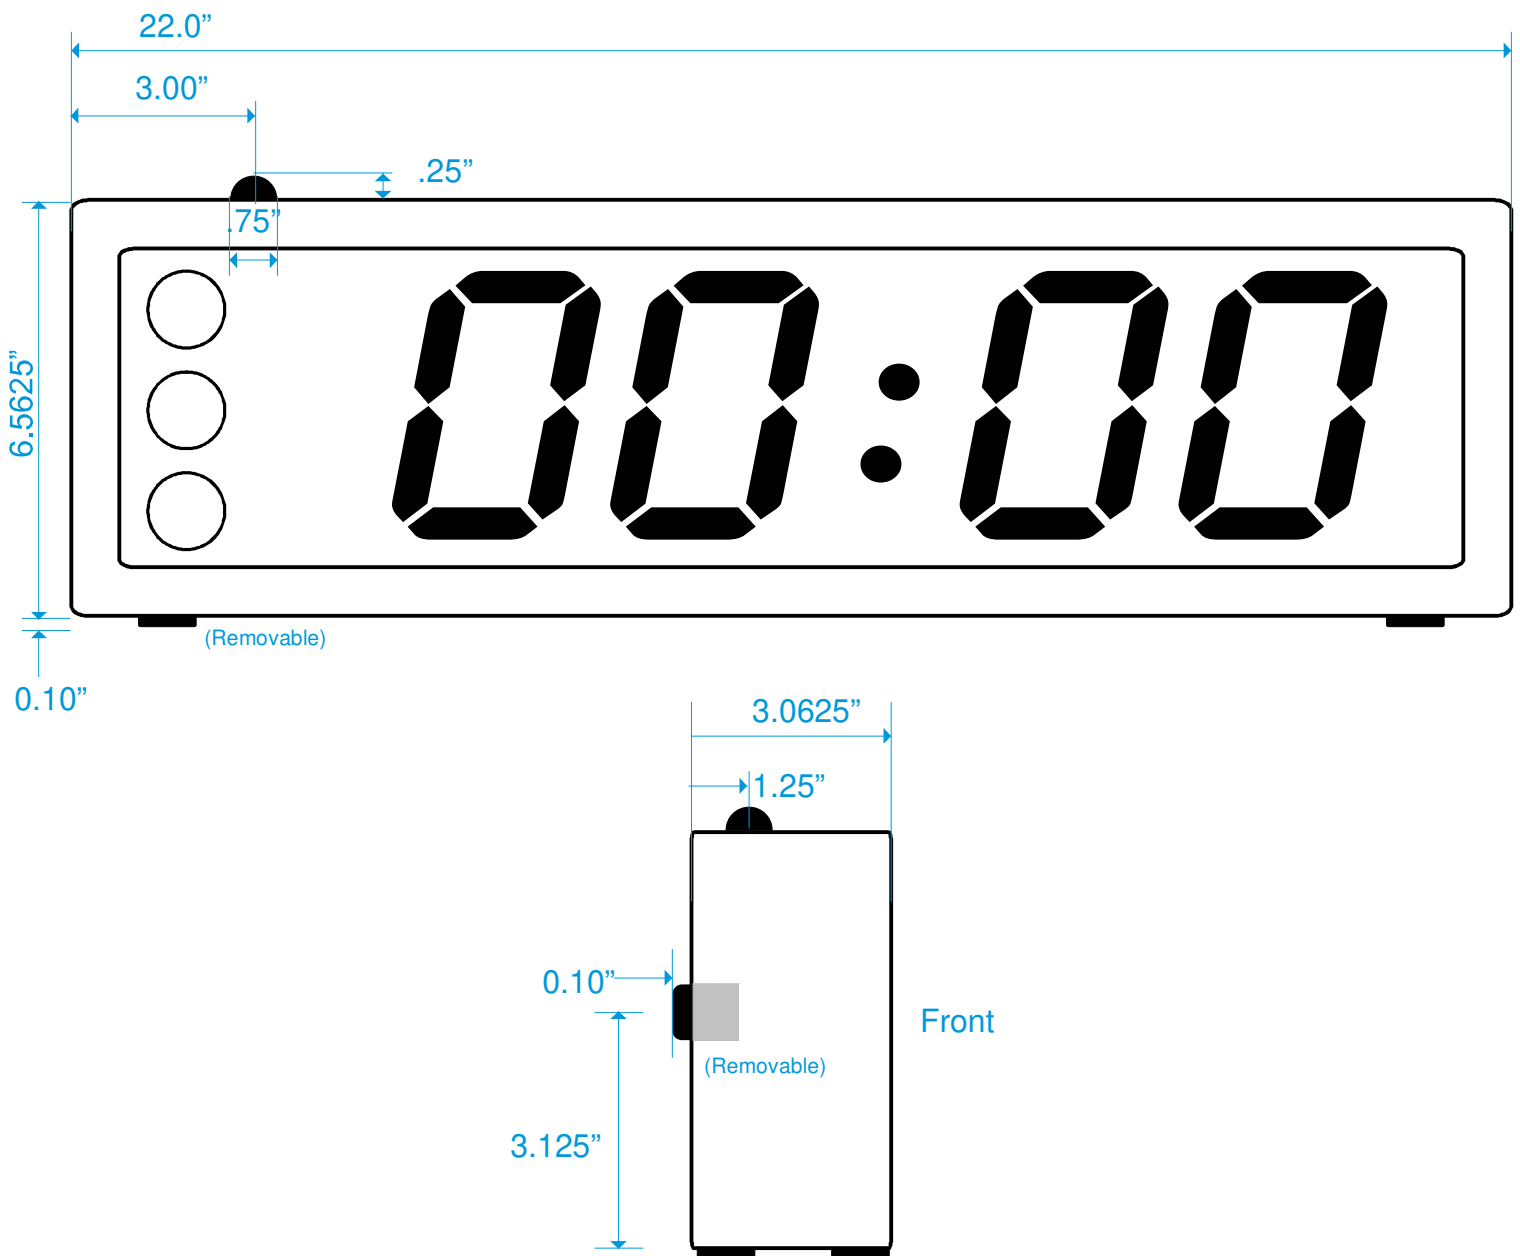

# Audience Signal Light ASL4-ND3

with Bluetooth Antenna (ASL4-ND3BT)

**Note:**

The recessed plate has a vertical clearance of 5.0" This may not allow some 100mm VEASA hardware to fit flush with the plate