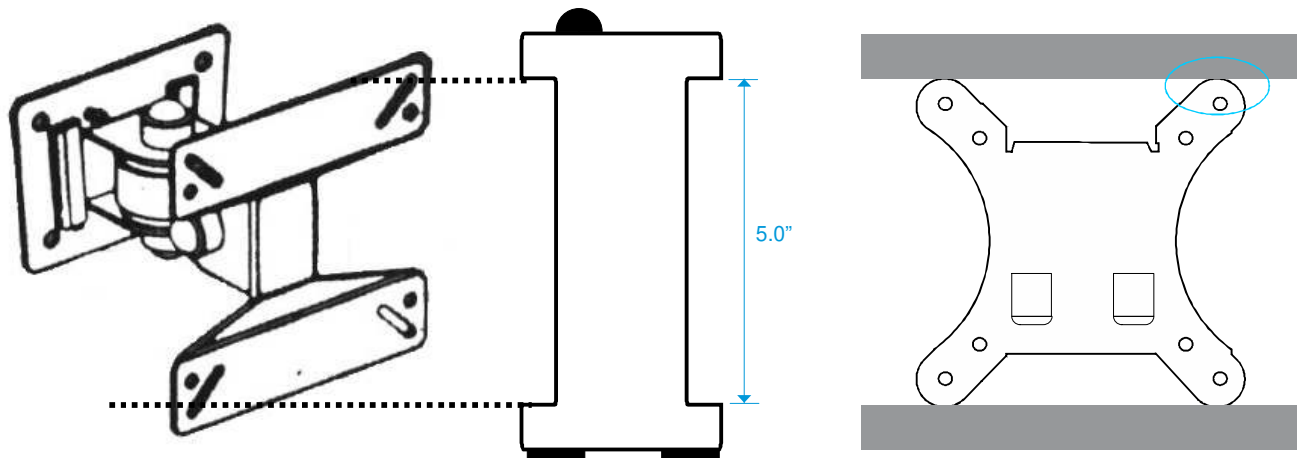

## ASL4-ND3

with Bluetooth Antenna (ASL4-ND3BT)

# Audience Signal Light ASL4-ND3

with Bluetooth Antenna (ASL4-ND3BT)

**Note:**

The recessed plate has a vertical clearance of 5.0" This may not allow some 100mm VEASA hardware to fit flush with the plate