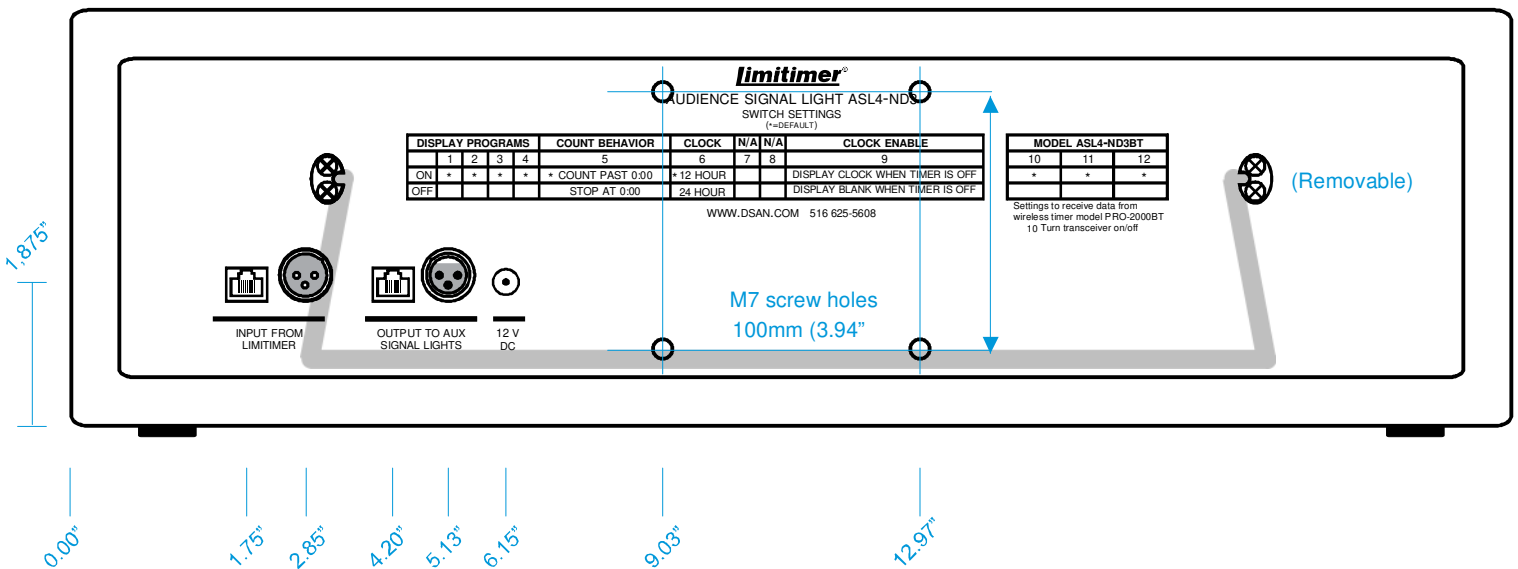

## ASL4-ND3

with Bluetooth Antenna (ASL4-ND3BT)

# Audience Signal Light ASL4-ND3

with Bluetooth Antenna (ASL4-ND3BT)

**Note:**

The recessed plate has a vertical clearance of 5.0" This may not allow some 100mm VEASA hardware to fit flush with the plate