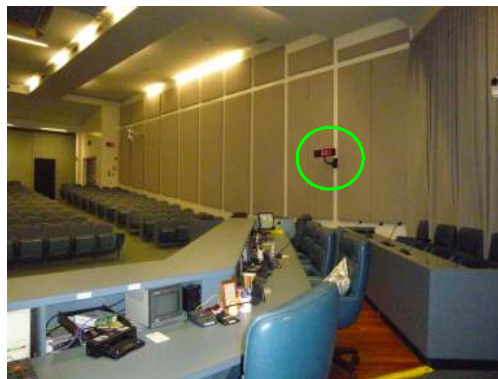

limitimer®

Audience Signal Light ASL4-ND3

with Bluetooth Antenna (ASL4-ND3BT)