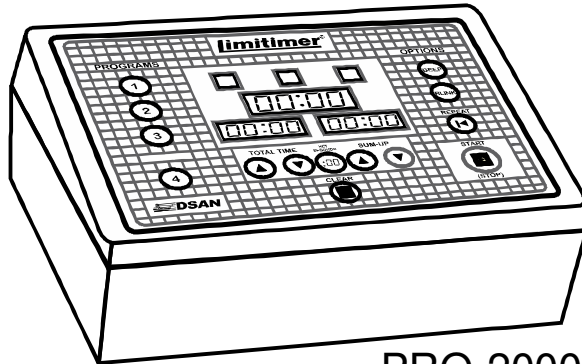

## Audience Signal Light ASL4-ND3

with Bluetooth Antenna (ASL4-ND3BT)

# ***Limitimer***<sup>®</sup>

PSL-20V

PRO-2000

PSL-20VF

ASL-2ND3

ASL-4

ASL-4ND3