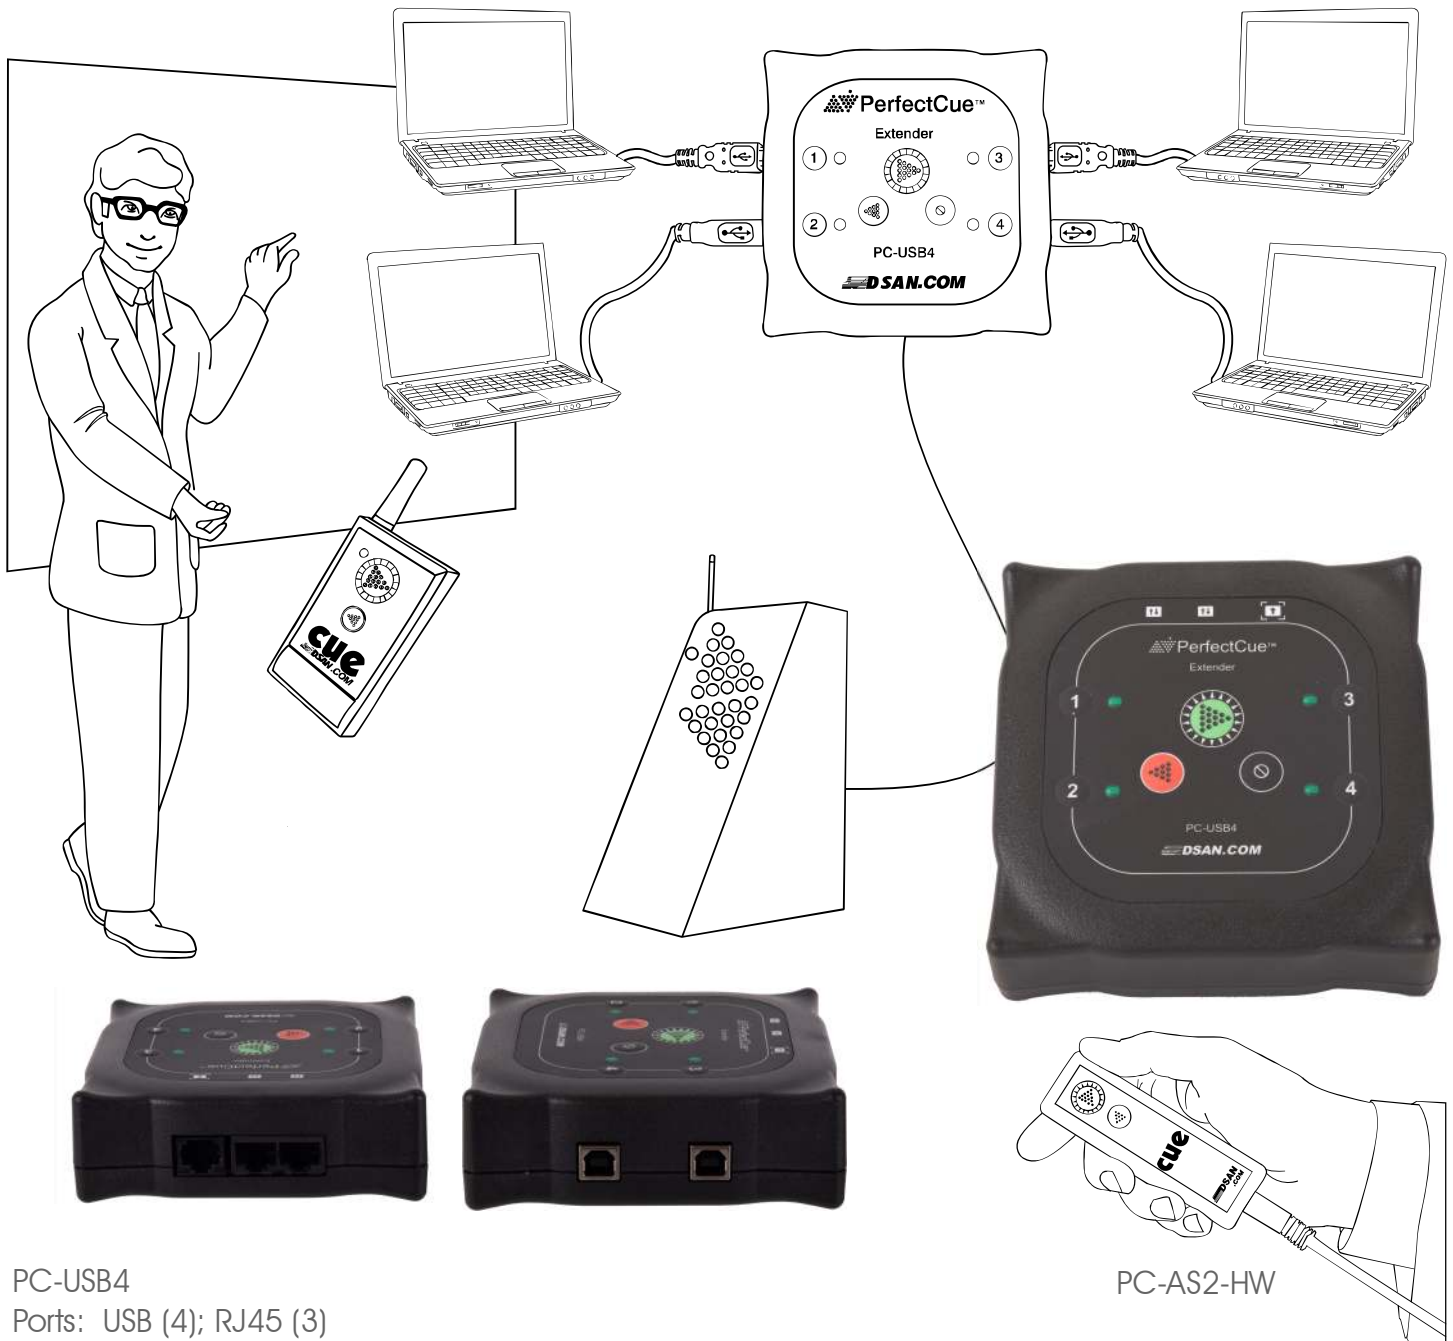

## PC-Extender Model PC-USB4

Connect a PC-Extender, model PC-USB4 to a PerfectCue® or PerfectCue Mini in order to control an additional four computers. Our PC-Extender contains 4-USB ports that are triggered by a serial command from the connected cue light. Each port may be enabled or disabled with an on board button, the enabled state being indicated by a small green LED.

For a complete hard-wired solution, the PC-Extender USB ports can be activated by a connected hard-wired transmitter, Model PC-AS2-HW.

PC-USB4

Ports: USB (4); RJ45 (3)

Size: 4.5" x 4.5" x 1.25"

Price: \$335