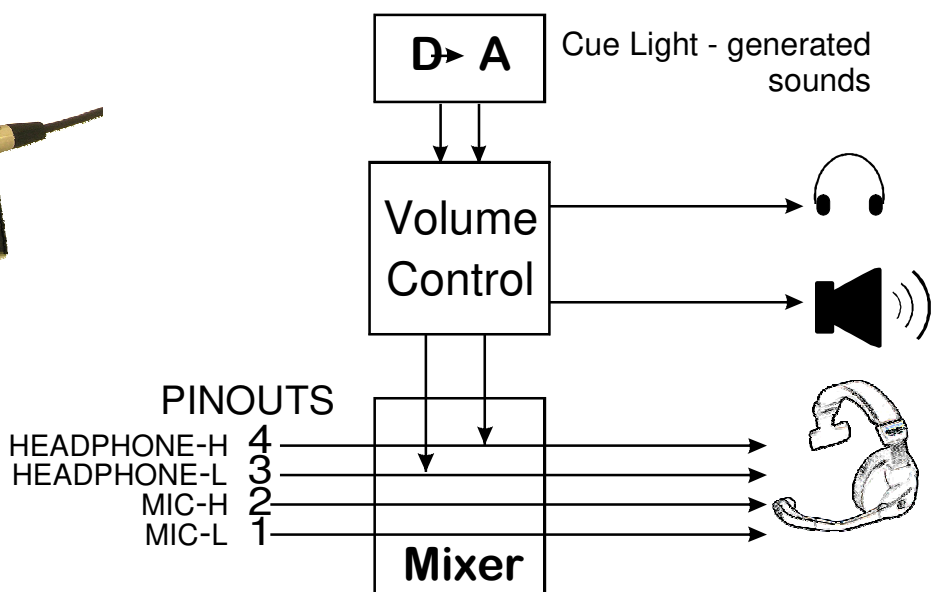

### Belt-pack Intercom Integration

**Beltpack Intercom 4-pin XLR**

PIN	FUNCTION			
	603	623	603R	623R
1	Mic (L)	Mic (L)	Mic (L)	Mic (L)
2	Mic (H)	Mic (H)	Mic (H)	Mic (H)
3	Headphone (L)	Headphone common	Headphone (L)	Headphone common
4	Headphone (H)	Ch. B headphone (H)	Headphone (H)	Ch. B headphone (H)
5		Ch. A headphone (H)		Ch. A headphone (H)
6		Headphone common		