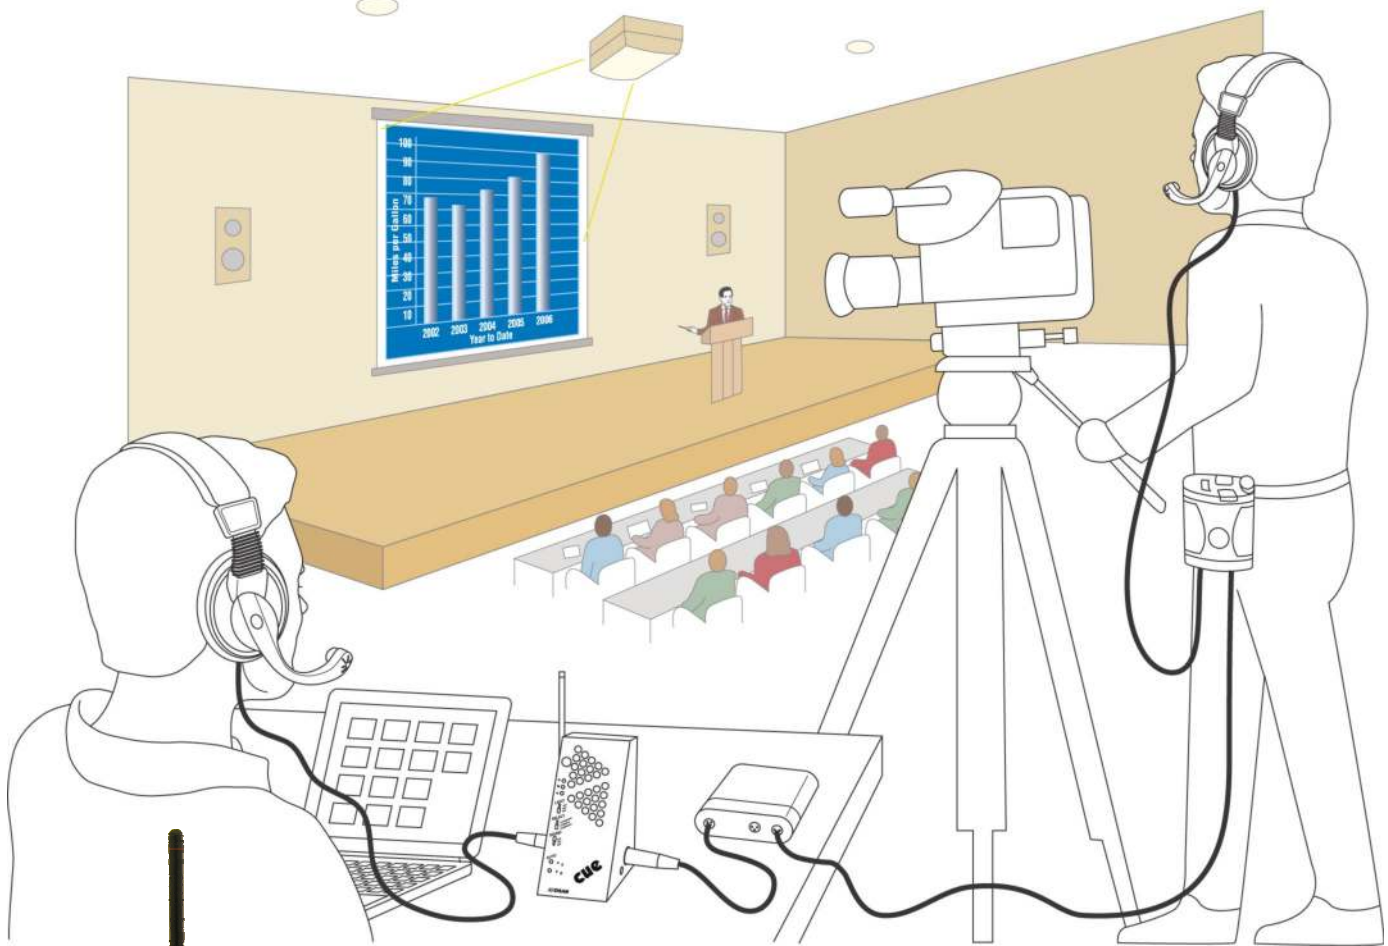

### Belt-pack Intercom Integration

**Beltpack Intercom 4-pin XLR**

PIN	FUNCTION			
	603	623	603R	623R
1	Mic (L)	Mic (L)	Mic (L)	Mic (L)
2	Mic (H)	Mic (H)	Mic (H)	Mic (H)
3	Headphone (L)	Headphone common	Headphone (L)	Headphone common
4	Headphone (H)	Ch. B headphone (H)	Headphone (H)	Ch. B headphone (H)
5		Ch. A headphone (H)		Ch. A headphone (H)
6		Headphone common		